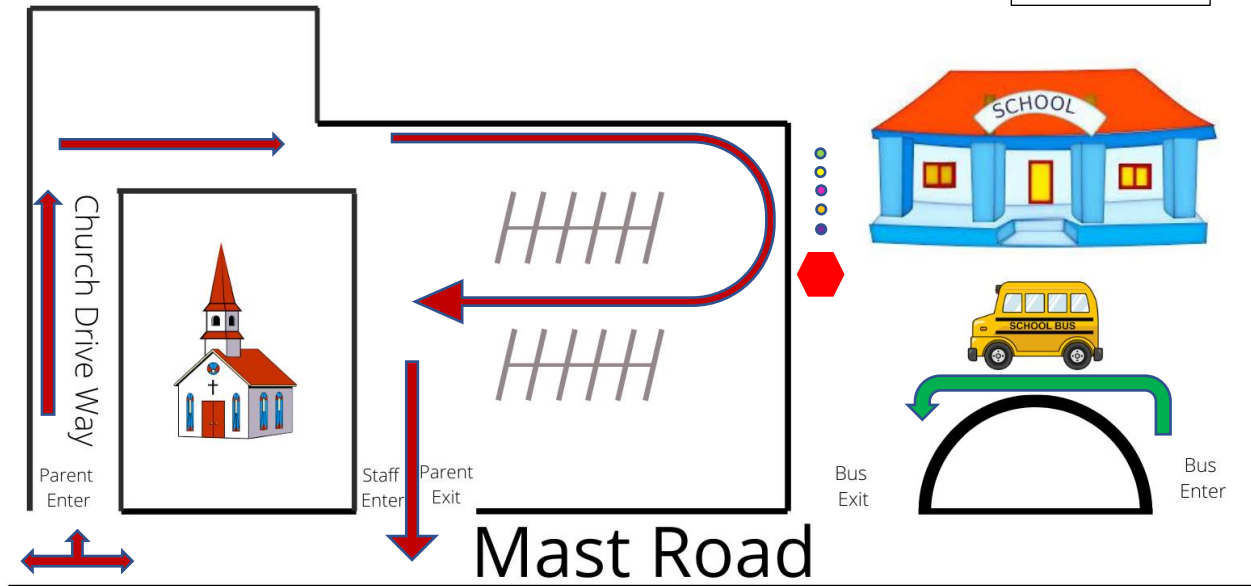

Pick-Up Route

- Parents access the Mast Way parking lot through the church entrance
- Pass behind the church driving straight toward the Mast Way building. Please have pick-up placard displayed on rearview mirror (information to follow).
- Your student(s) will be waiting by the Staff Entrance on the colored dots indicated on the map. (Staff will be there to guide your student(s) safely to the vehicle.)
- Please note, your student must be able to enter the car on their own. **We encourage parents to stay in their vehicle for safety reasons. Please practice entering the vehicle unassisted with your child.**
- Parents then exit via the parking row closest to Mast Rd (by the textile bins and out)